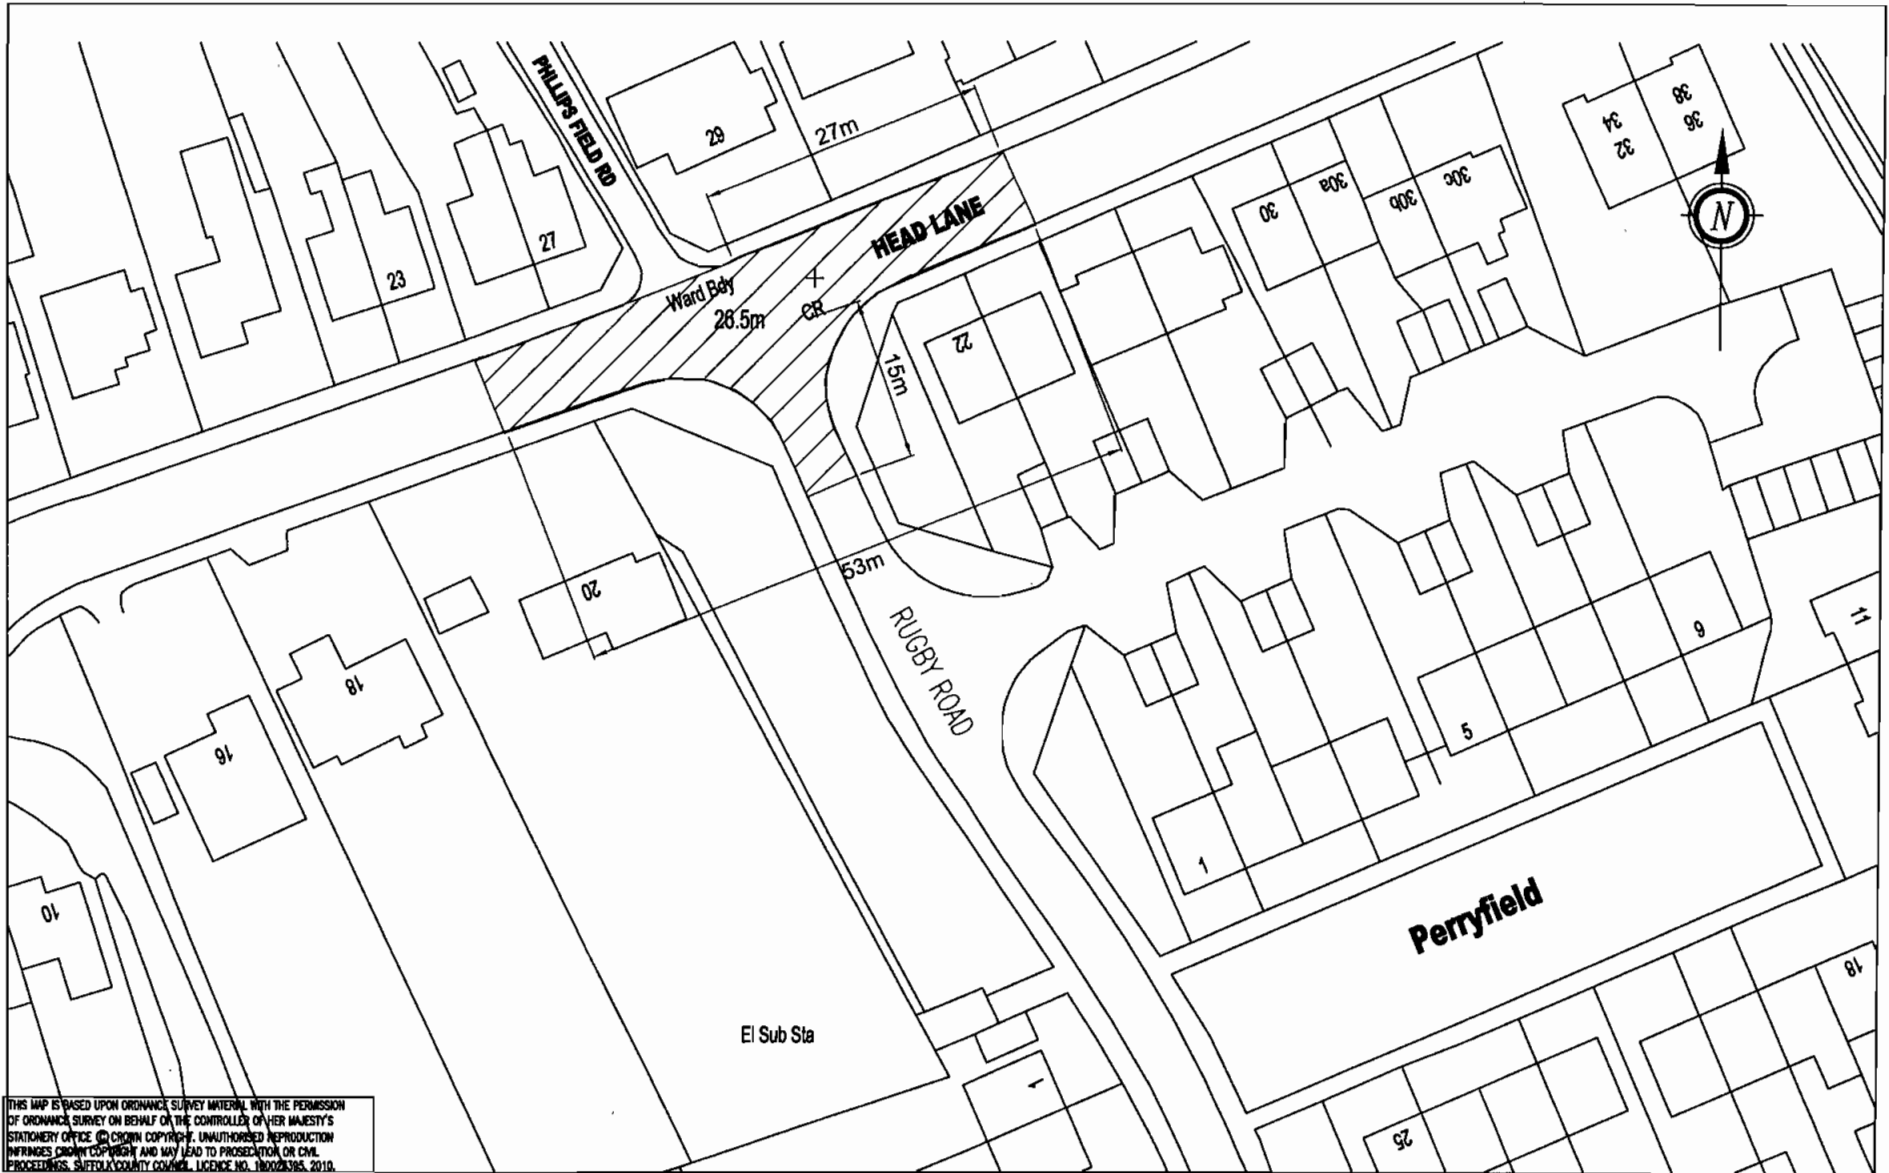

Lucy Robinson, Director of Economy, Skills & Environment
Endeavour House, 8 Russell Road, Ipswich, Suffolk, IP1 2BX.

REVISION(S)	REV.	DATE	INTL.
11			
DESCRIPTION			

PROJECT TITLE	HEAD LANE / RUGBY ROAD GREAT CORNARD
DRAWING TITLE	PROPOSED PROHIBITION OF PARKING

ORIGINATOR	KAS	CHECKER		DESIGNER	KAS	REVIEWER	
SCALE(S)	1:500	ORIGINAL SIZE AS		DATE	JANUARY 2011		
DRAWING NUMBER	ET			REVISION