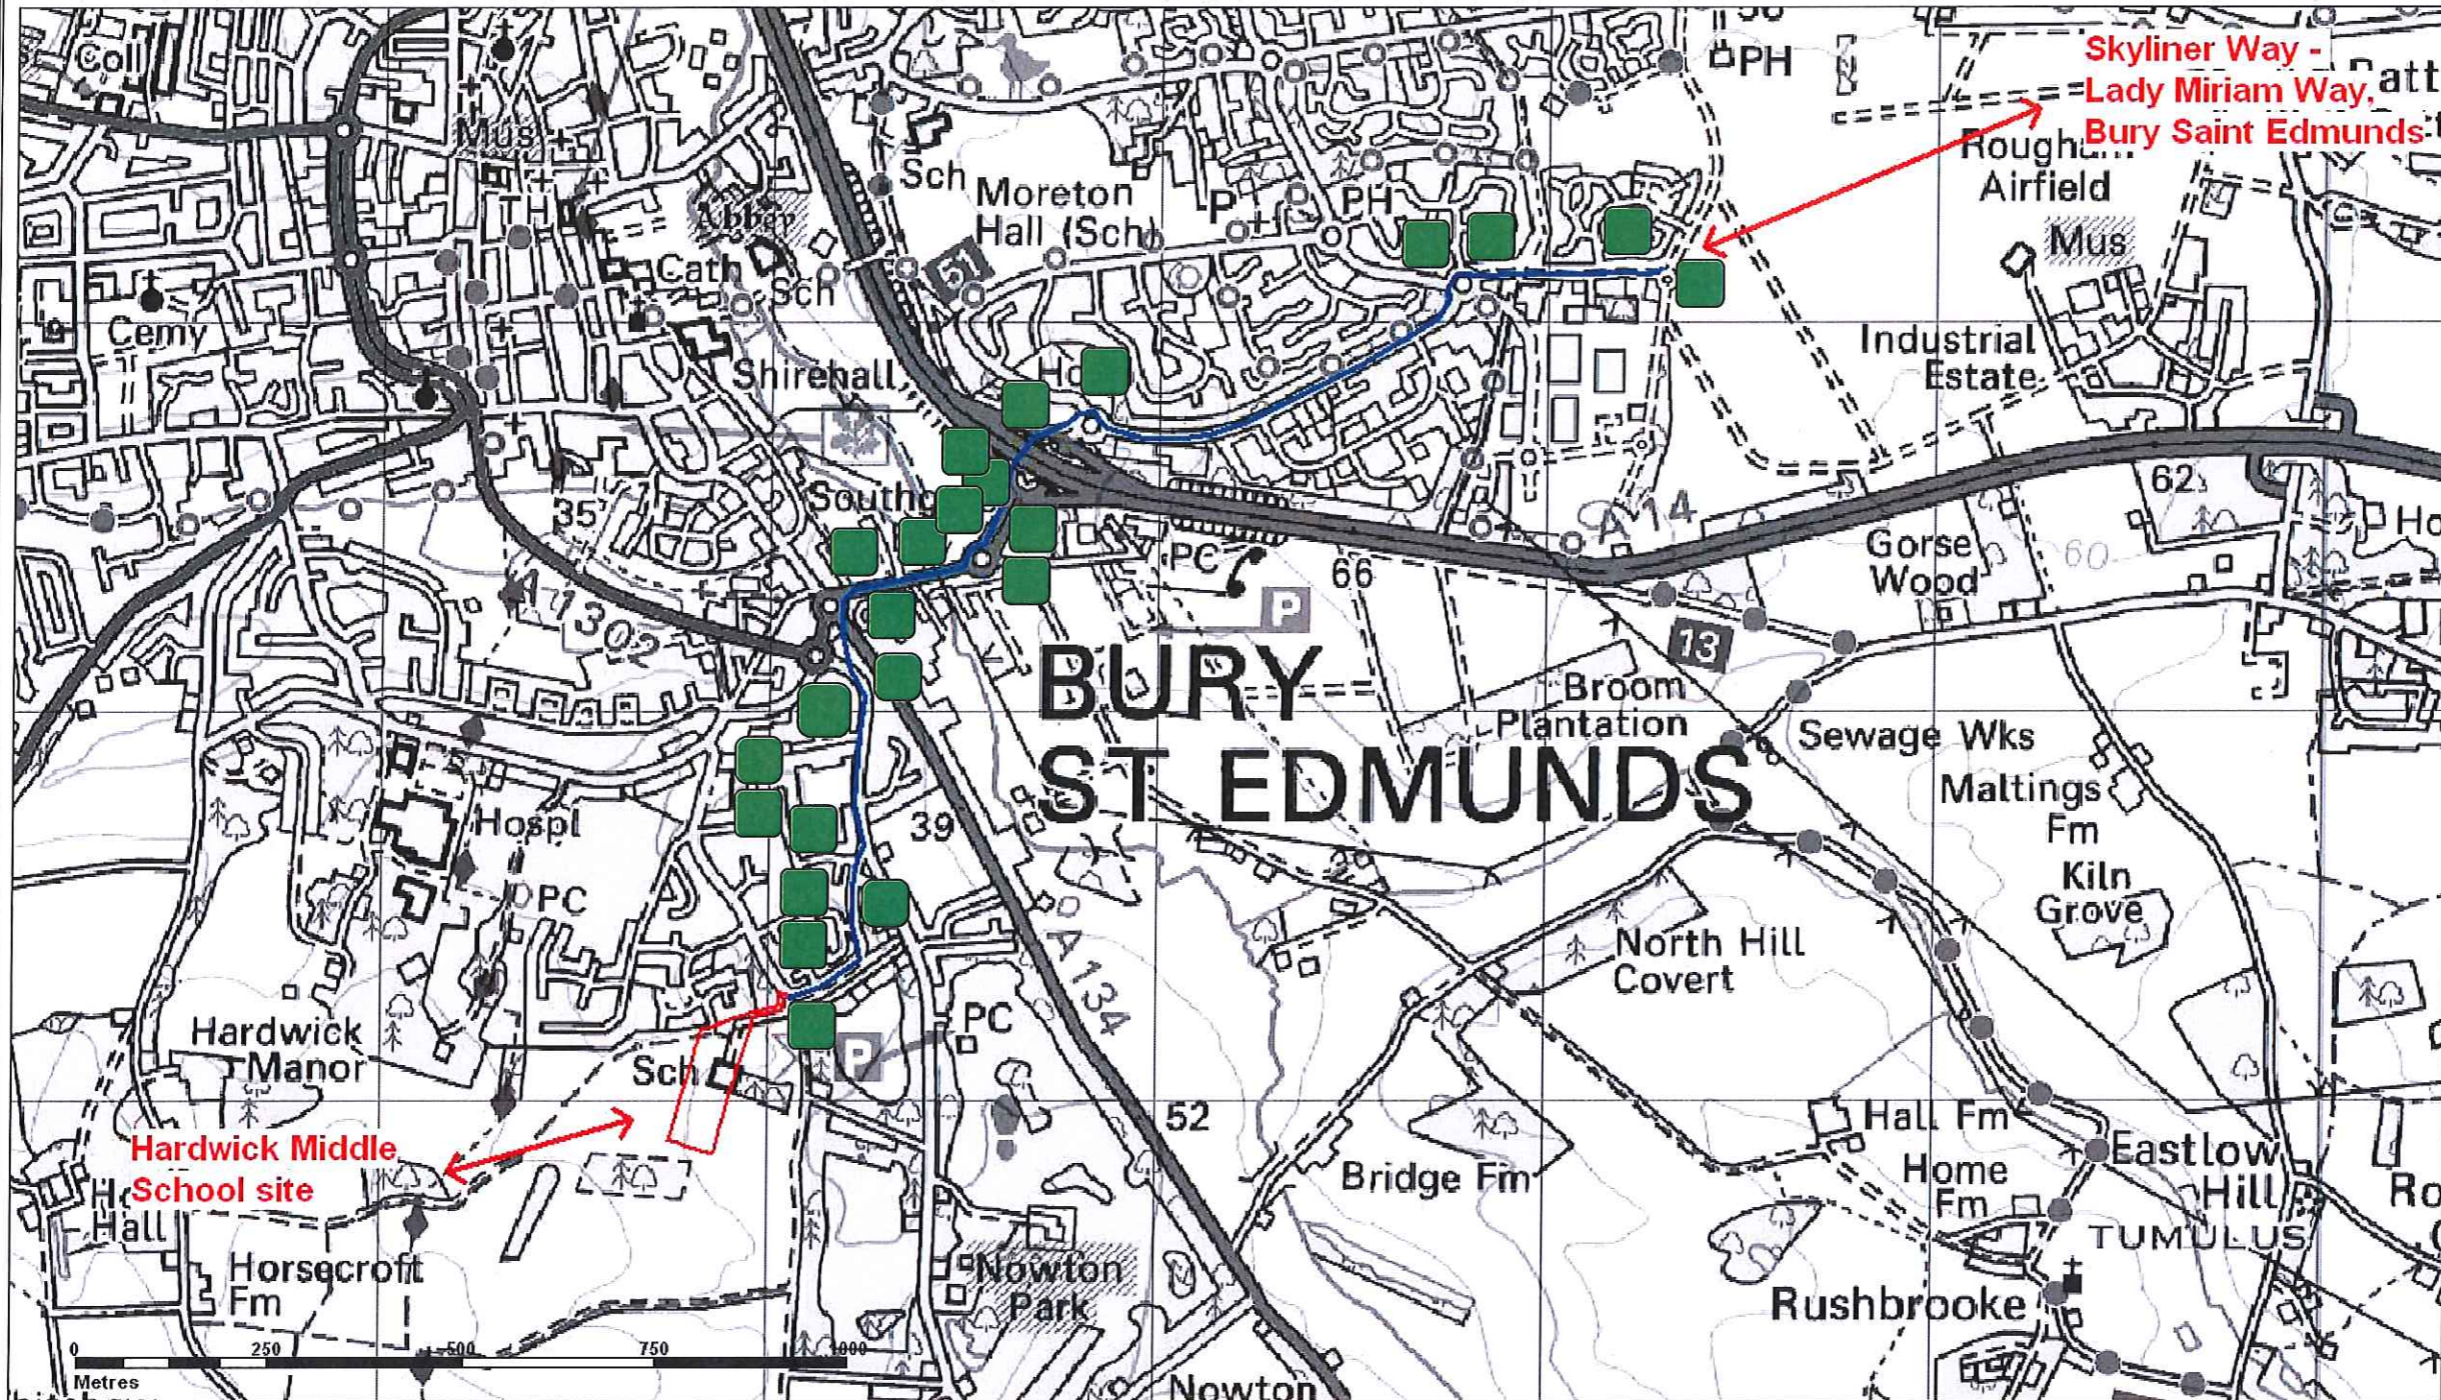

**Appeal: Hardwick Middle School site to
Skyliner Way - Lady Miriam Way, Bury Saint Edmunds**

This map is based upon Ordnance Survey material with the permission of Ordnance Survey on behalf of the Controller of Her Majesty's Stationery Office.
© Crown copyright. Unauthorised reproduction infringes Crown copyright and may lead to prosecution or civil proceedings.
Suffolk County Council Licence No. 100023395 2011 Main route shown in blue. School boundary shown in red.

Scale 1:8040